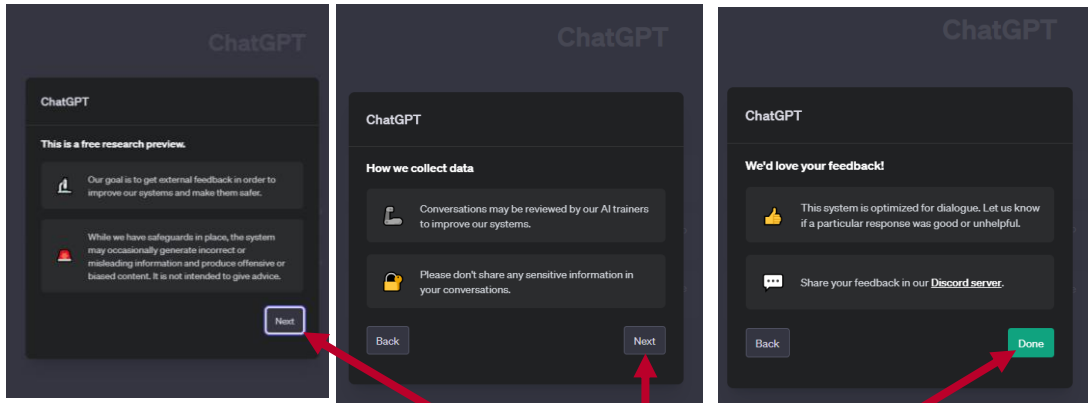

### Email verified

Your email was verified but you are no longer authenticated. Please return to the device where you began sign up and refresh the page, or [login](#) on this device to continue.

### Verify your phone number

- 7 Renseigner un numéro de téléphone valide, cliquer sur « **send code** » puis renseigner le code reçu par sms pour accéder à ChatGPT.

Cliquer sur la première option.

8

ChatGPT →

Interact with our flagship language models in a conversational interface

DALL-E →

Create realistic images and art from a description in natural language

API →

Integrate OpenAI models into your application or business